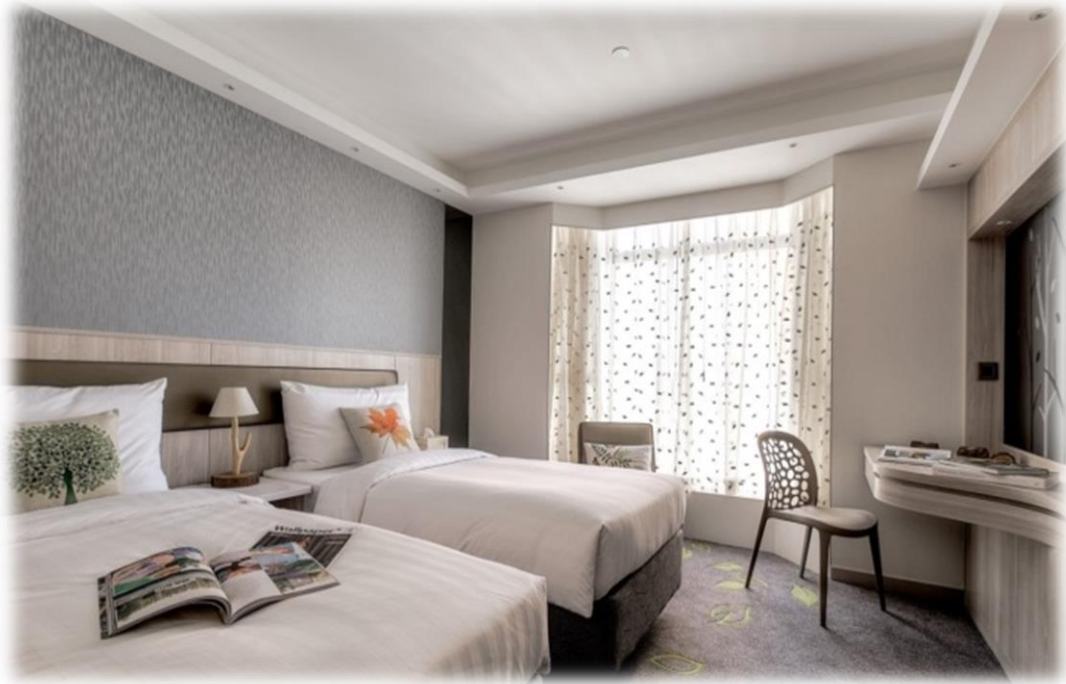

STANFORD HILLVIEW HOTEL
TSIM SHA TSUI

仕德福山景酒店 | 尖沙咀

LONG STAYING PACKAGE

30 consecutive nights: from HK\$9,900 up
(Dining credit of HK\$1,000nett to be used in InterContinental Grand Stanford Hong Kong)

14 consecutive nights: from HK\$4,760 up
7 consecutive nights: from HK\$2,415 up

Privileges include:

- ✧ Valid from 01 December 2021 until 31 March 2022 (all days inclusive)
Festive Season Supplement charge at HK\$400nett per room per night
(Dec 24, 25, 26, 27 & 31, 2021 & Jan 01, 28, 29, 30, 31 & Feb 01, 02, 03, 04, 05, 2022 inclusive)
- ✧ Complimentary Housekeeping Service "Twice per week"
- ✧ Free 24 hours Wi-Fi high speed internet access (Self bring-in device)
- ✧ 50% off on laundry and dry cleaning services
- ✧ Late Check-out until 14:00hrs