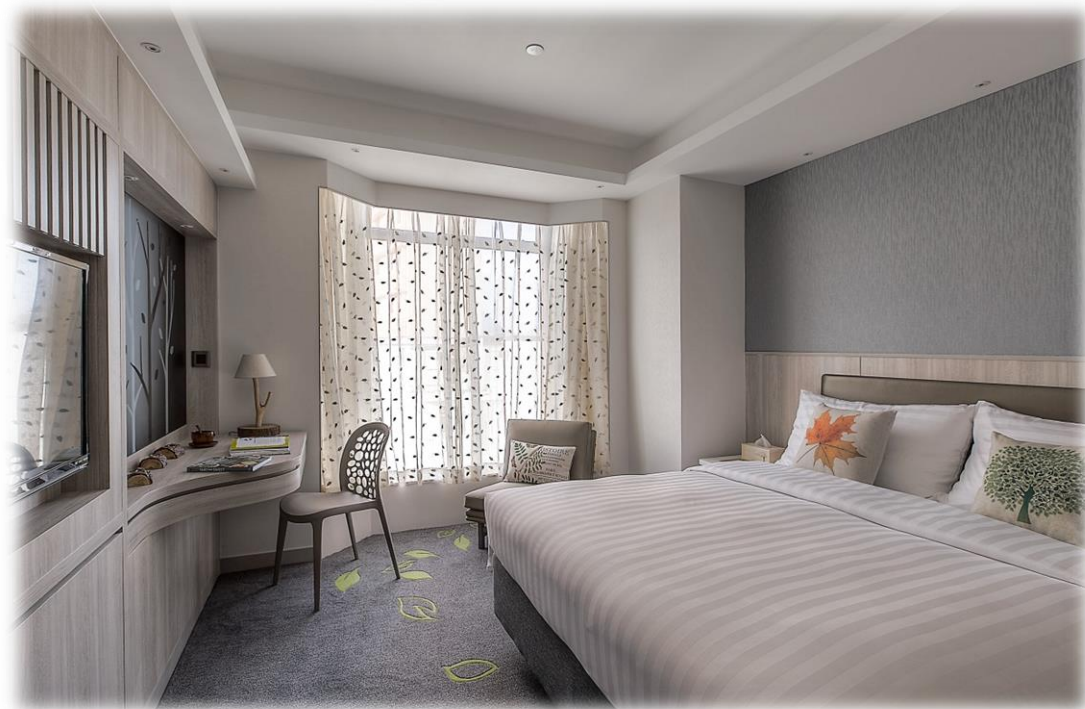

STANFORD HILLVIEW HOTEL
TSIM SHA TSUI

仕德福山景酒店 | 尖沙咀

WE ARE IN IT TOGETHER

In support of all
our dedicated frontliners,
Stanford Hillview Hotel is offering
an exclusive rate at **HK\$340nett**
(per room per night)