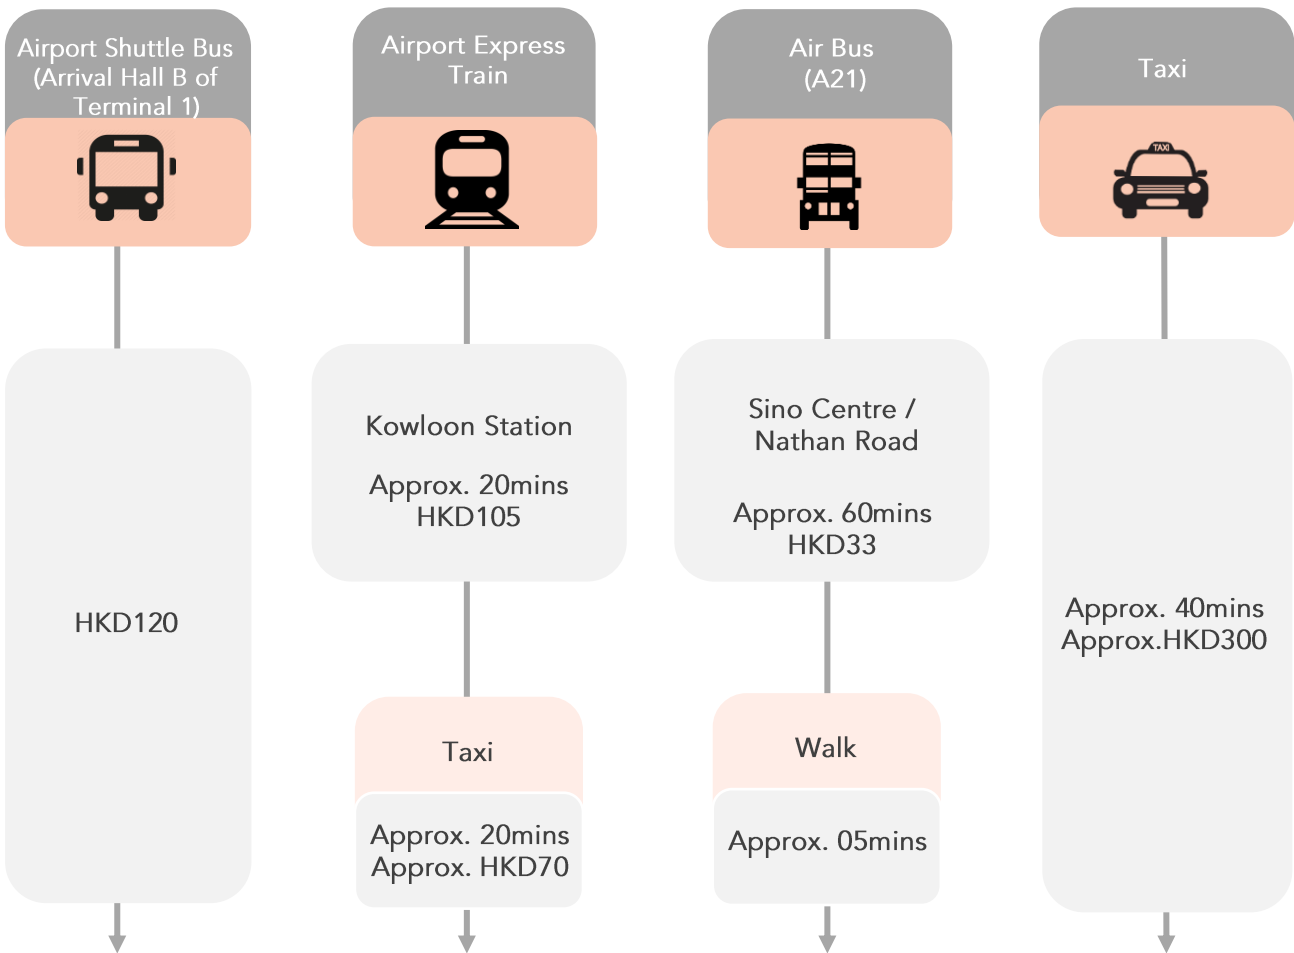

ACCESS FROM
HONG KONG INTERNATIONAL AIRPORT
TO STANFORD HOTEL

HONG KONG INTERNATIONAL AIRPORT

STANFORD HOTEL

118 Soy Street, Mongkok, Kowloon, Hong Kong SAR
T: +852 2781 1881
stanford@stanfordhotel.com
www.stanfordhotels.com.hk