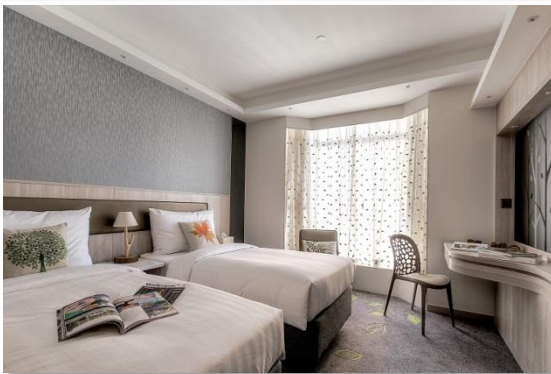

STANFORD HILLVIEW HOTEL
TSIM SHA TSUI

仕德福山景酒店 | 尖沙咀

Exclusive Offer for Corporate Member

- ✧ Free upgrade to PINE Room
- ✧ Free 24 Hours Wi-Fi high speed internet access (Self bring-in device)
- ✧ Free 3G Handy Smart Phone Service (Terms & Conditions apply)
- ✧ Free Local Call
- ✧ Complimentary scheduled shuttle bus service between Stanford Hillview Hotel and Stanford Hotel (Advance booking is required)