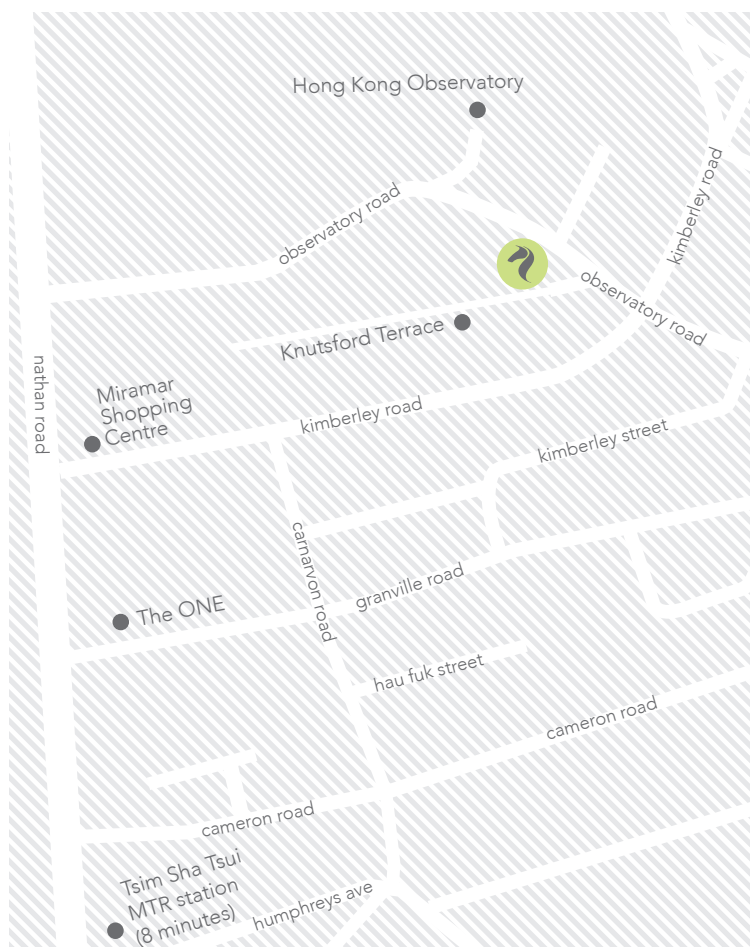

LOCATE US

13-17 Observatory Road on Knutsford Terrace,
Tsim Sha Tsui, Kowloon, Hong Kong SAR

OUR LOCATION...

If you'd like to explore other parts of Hong Kong, we are just 8 minutes walk from Tsim Sha Tsui MTR station, and you may also choose to use our complimentary shuttle bus services.

HOW TO GET HERE

- 8 minutes' walk from Jordan or Tsim Sha Tsui MTR Station
- 15 minutes' walk from Hung Hom Train Station
- 20 minutes' walk from China Hong Kong City Ferry Terminal/
Harbour City Shopping Center
- 20 minutes' walk from Star Ferry